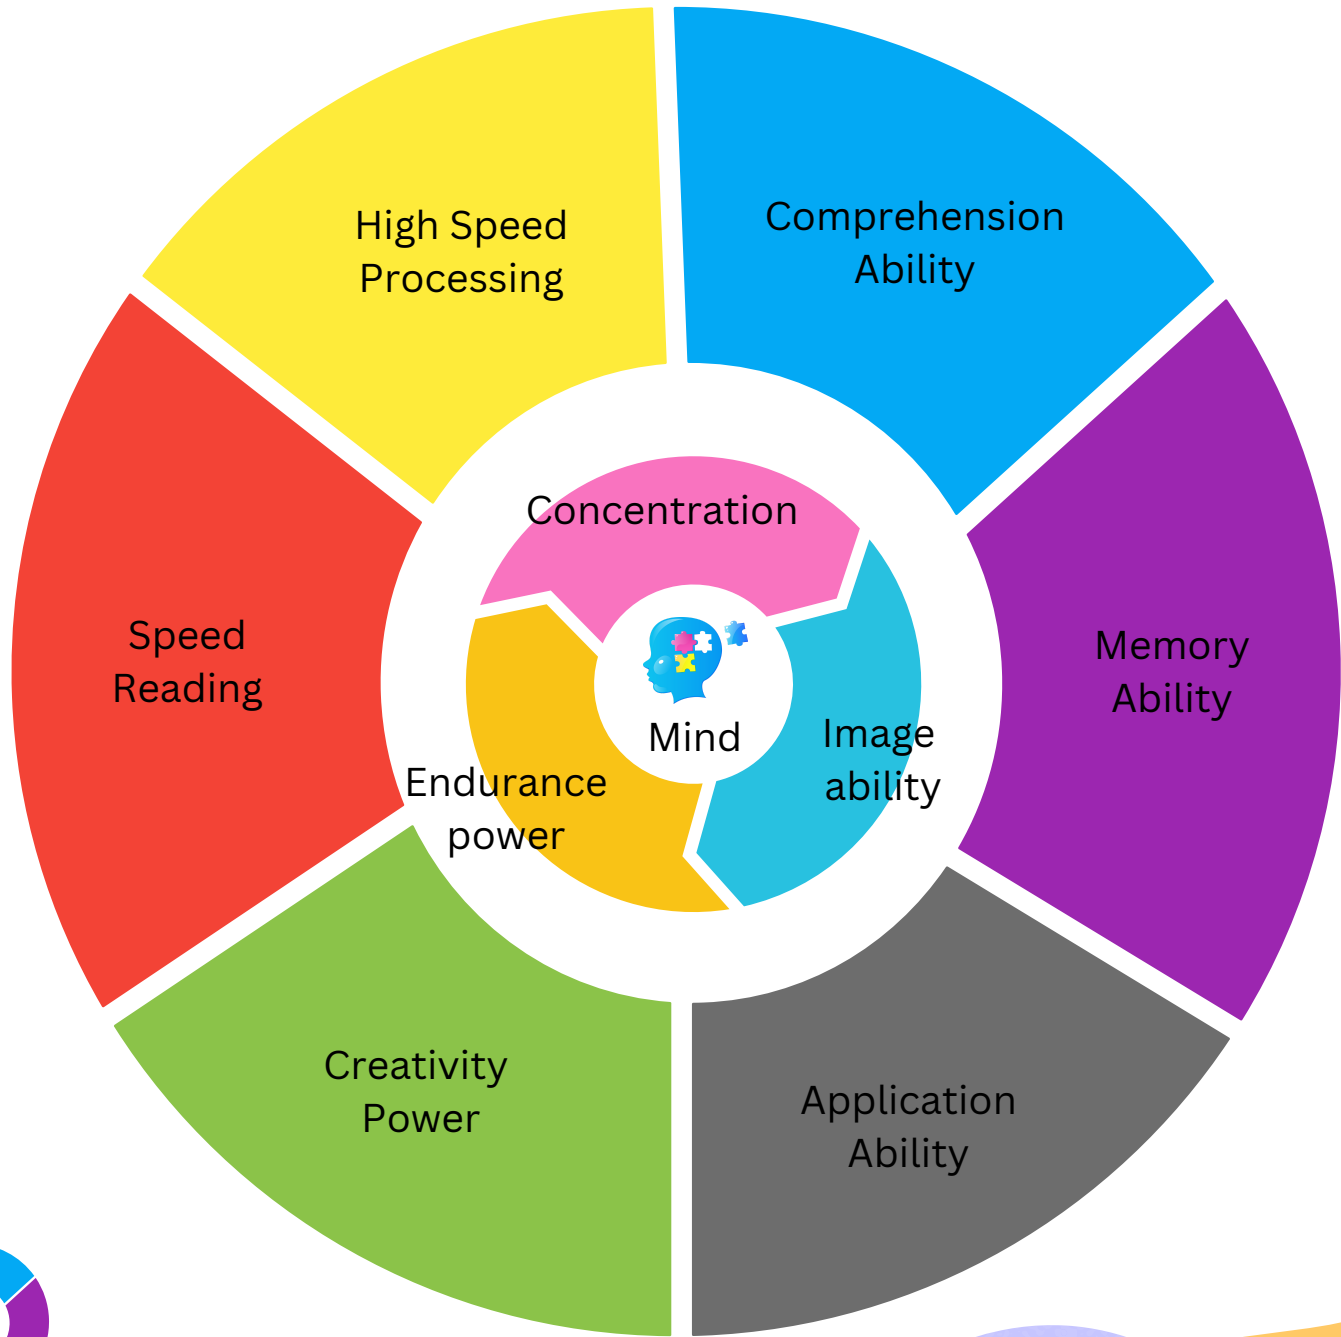

HEGURU RESULT

- High memory capacity
- Advanced IQ development
- High speed processing system
- Self-regulated focus
- Creativity power
- Balance of heart & mind

HEGURU'S 10 BASIC ABILITIES

The core abilities that Heguru students develop throughout the ages of 0 to 6 years old.

BASIC ZONE

0 - 3 years old

IMPLEMENTATION ZONE

4 - 6 years old